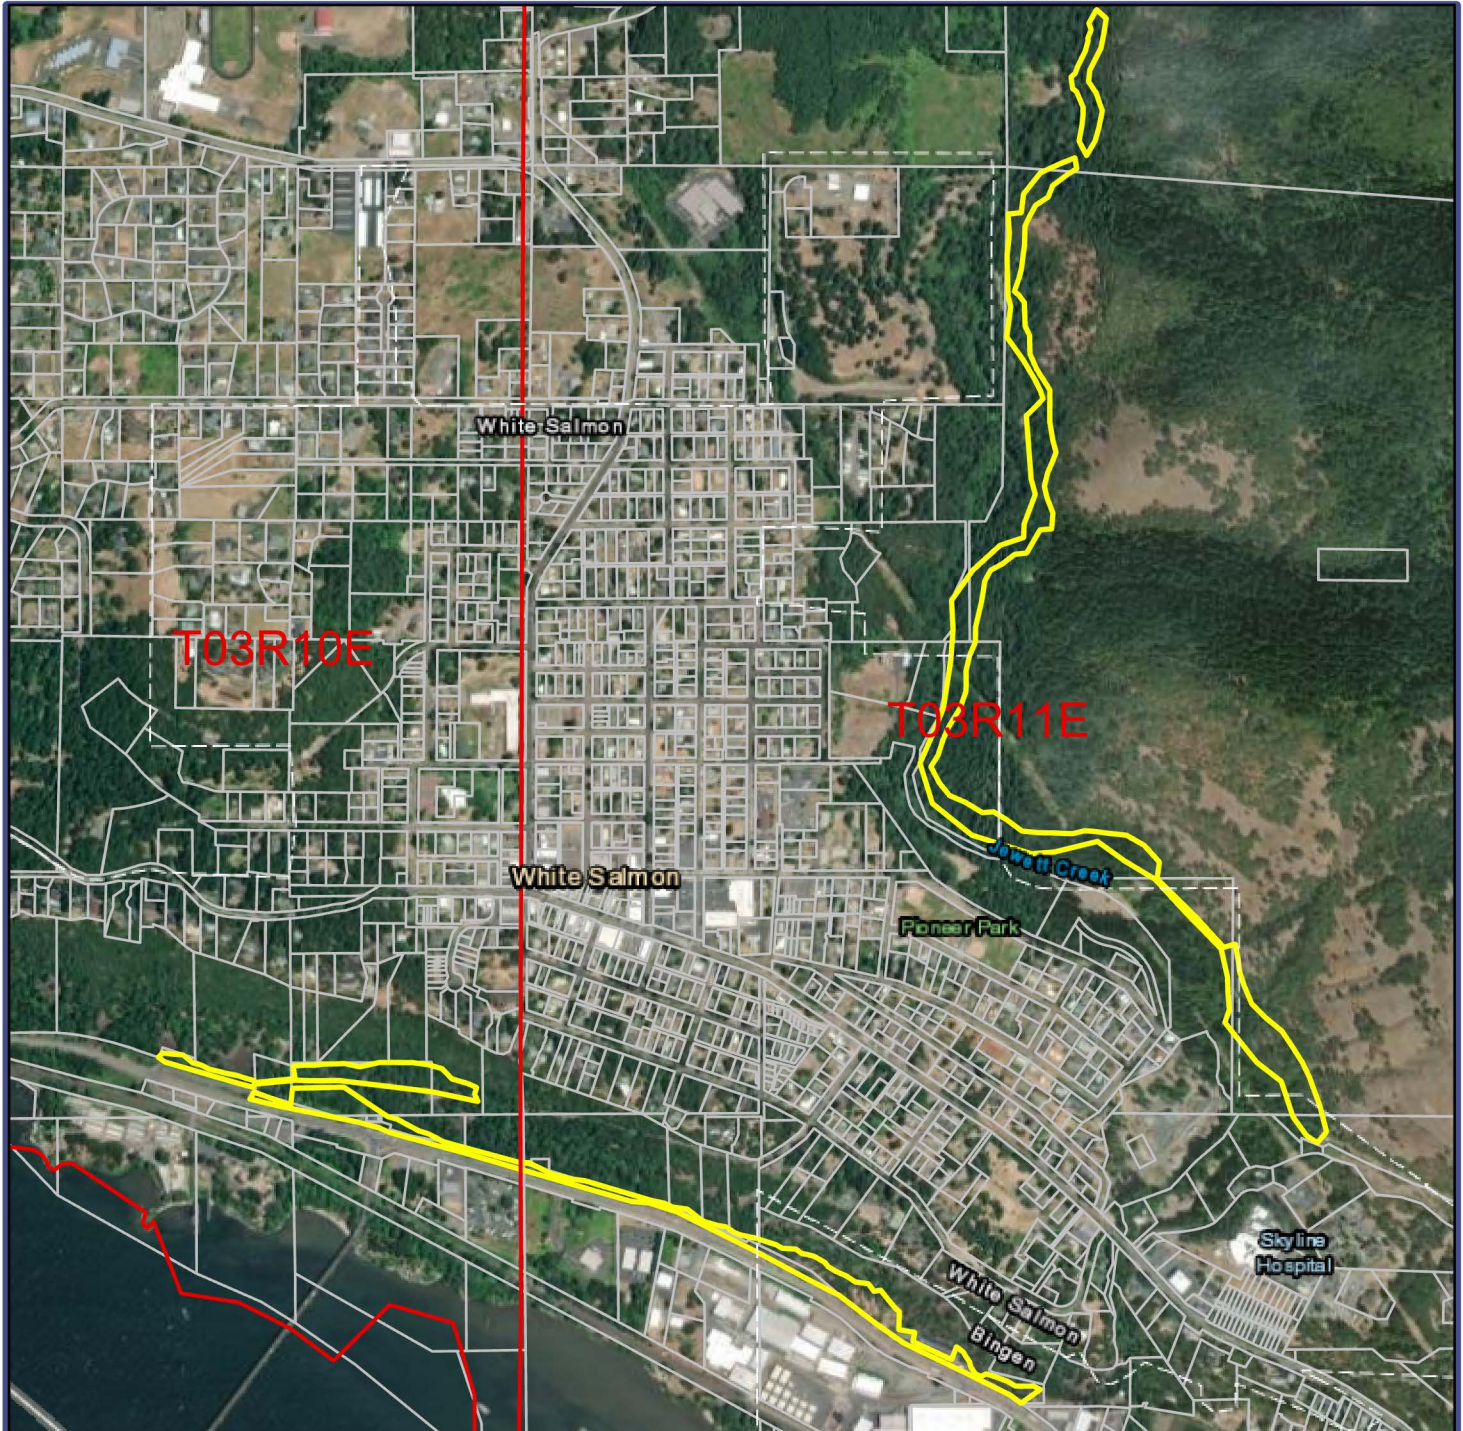

# White Salmon Fuel Break Phase 1

Treatment Acres: 28.2

Location: White Salmon

DISCLAIMER: Property boundaries, streams, and aerial photo information on this map may be inaccurate. It is the property owner's responsibility to verify any and all legal property lines or sensitive areas and to ensure treatments occur in the appropriate areas. Cost-share reimbursement is only made for actual acres treated up to the maximum dollar amount stated in your approval letter.